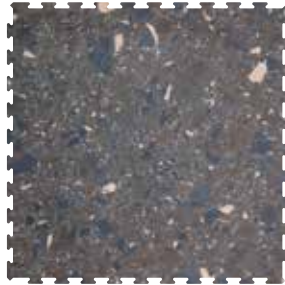

# PAVIGYM EXTREME COLOUR CHART 2015.

## EXTREME.

**PAVIGYM  
PURE STONE.**  
R107.001

**PAVIGYM  
GRANITE.**  
R107.002

**PAVIGYM  
ONYX BLACK.**  
R107.003

**PAVIGYM  
LIMITED EDITION.**  
R107.004

# PAVIGYM EXTREME S&S COLOUR CHART 2015.

**PAVIGYM  
PURE STONE.**  
R111.001

**PAVIGYM  
GRANITE.**  
R111.002

**PAVIGYM  
ONYX BLACK.**  
R111.003

**PAVIGYM  
ARMY.**  
R111.009

**PAVIGYM  
LIMITED EDITION.**  
R111.004