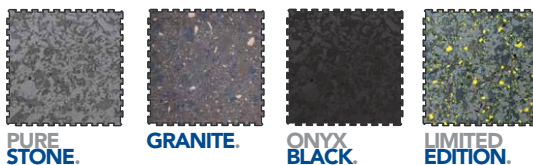

TOP RESISTANCE FOR WEIGHT AREAS.

PAVIGYM™ Extreme is the most resistant flooring solution for the heavy weight, free weight and weight-training (cross training) areas.

Developed with a specific combination of PAVIGYM™ components, Extreme gives the higher level of wear resistance and flexibility of its category.

- **EXTREME (7mm):** top resistance against damage. Absorbs the impact force of falling objects.

- NEW** ■ **EXTREME S&S (22mm):** Its extra-thickness provides even more protection against impacts.

COLOURS.

EXTREME.

EXTREME S&S. NEW

REFERENCES.

	EXTREME.	EXTREME S&S.
PURE STONE	R107.001	R113.001
GRANITE	R107.002	R113.002
ONYX BLACK	R107.003	R113.003
LTD. EDITION	R107.004	R113.004
ARMY	-	R113.009

TECHNICAL DETAILS.