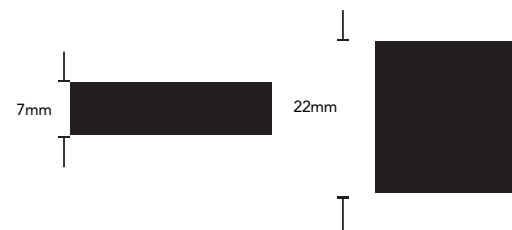

TOP RESISTANCE FOR WEIGHT AREAS.

PAVIGYM™ Extreme is the most resistant flooring solution for the heavy weight, free weight and weight-training (cross training) areas.

Developed with a specific combination of PAVIGYM™ components, Extreme gives the higher level of wear resistance and flexibility of its category.

- **EXTREME (7mm):** top resistance against damage. Absorbs the impact force of falling objects.

- NEW** ■ **EXTREME S&S (22mm):** Its extra-thickness provides even more protection against impacts.

COLOURS.

	NORM	EXTREME	EXTREME S&S
THICKNESS		7 mm	22 mm
NET DIMENSIONS		90x90 cm	90 x 90 cm
WEIGHT		7,2 kg	15,5 Kg
DENSITY	UNE-53526	1.200 kg/m ³	900 Kg/m ³
WATER ABSORPTION	ASTM D570	0%	0%
COEFFICIENT OF LINEAR DILATATION	0°C-40°C	1,5 10 ⁻⁴ °C ⁻¹	10 ⁻⁴ °C ⁻¹
FIRE REACTION	EN 13501-1	Cfl-s2	Efl
INSTALLATION SYSTEM		INTERLOCKING	INTERLOCKING