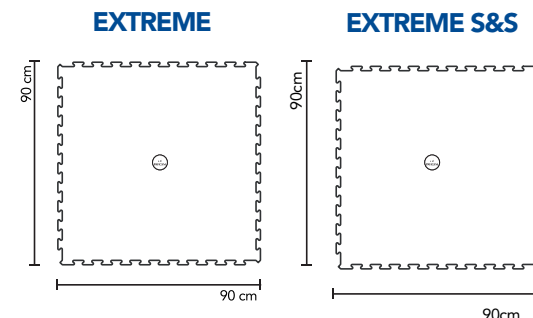

- **EXTREME (7mm):** top resistance against damage. Absorbs the impact force of falling objects.

- NEW** ■ **EXTREME S&S (22mm):** Its extra-thickness provides even more protection against impacts.

COLOURS.

	NORM	EXTREME	EXTREME S&S
THICKNESS		7 mm	22 mm
NET DIMENSIONS		90x90 cm	90 x 90 cm
WEIGHT		7,2 kg	15,5 Kg
DENSITY	UNE-53526	1.200 kg/m ³	900 Kg/m ³
WATER ABSORPTION	ASTM D570	0%	0%
COEFFICIENT OF LINEAR DILATATION	0°C-40°C	1,5 10 ⁻⁴ °C ⁻¹	10 ⁻⁴ °C ⁻¹
FIRE REACTION	EN 13501-1	Cfl-s2	Efl
INSTALLATION SYSTEM		INTERLOCKING	INTERLOCKING