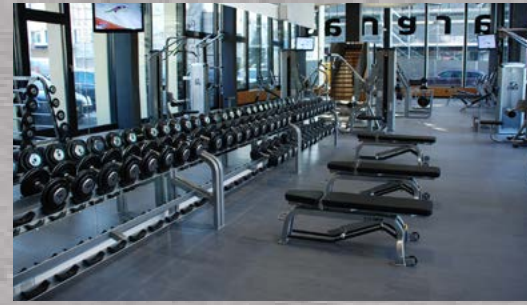

PAVIGYM™ develops diverse solutions that adapt themselves to **every sports activity**, embracing technical requirements such as resistance, flexibility, grip or slide.

PRODUCTS.

AEROBIC: The solution for basic group activity rooms without accessories (aerobic, cardio boxing, etc.).

100x100cm ■ 9mm (39 3/8" x 39 3/8" ■ 3/8")

ENDURANCE: Its high density provides supreme resistance for standard cardio, functional training & free weight areas (medium loads). Great aesthetic with customization options.

90x90cm ■ 7mm (35 7/16" x 35 7/16" ■ 9/32")

BODY MIND: Flooring specifically designed for ground exercises (stretching, pilates, yoga...), adding extra comfort with thermal insulation.

120x120cm ■ 11,5mm (47 1/4" x 47 1/4" ■ 29/64")

GROUP-X: The best solution for Aerobic and multi-purpose group activity rooms (body-pump, step, etc). Extra thickness for extra resistance.

100x100cm ■ 12mm (39 3/8" x 39 3/8" ■ 1/2")

EXTREME: Superior level of resistance against damage for free weight (medium loads), fitness & functional training areas. High impact absorption of falling objects.

90x90cm ■ 7mm (35 7/16" x 35 7/16" ■ 9/32")

TRAFFIC: The most elegant vinyl flooring with high resistance for intense traffic areas (reception, corridors, offices, locker rooms). Waterproof.

Rustic: 95x18,4cm ■ 3mm (37 13/32" x 7 1/4" ■ 1/8")
Stone: 61x30,5cm ■ 3mm (24 1/64" x 12 1/64" ■ 1/8")

PERFORMANCE: 100% resistance and elegance in your cardio, fitness & functional training area. Virgin rubber. Prevents equipment from sliding with both noise and vibration absorption.

90x90cm ■ 5,5mm (35 7/16" x 35 7/16" ■ 7/32")

ENDURANCE S&S: Extra-thickness for more protection against impacts for heavy loads. Unique aesthetics for free weight & power lifting areas where increased sound and vibration absorption is essential.

90x90cm ■ 22mm (35 7/8" x 35 7/8" ■ 55/64")

TATAMI: Top performance for martial arts (judo, karate, aikido...), designed to absorb heavy impacts and gradually restore energy.

100x100cm ■ 20mm (39 3/8" x 39 3/8" ■ 25/32")
100x100cm ■ 30mm (39 3/8" x 39 3/8" ■ 1 3/16")

TURF: The unique and comfortable grass feel flooring solution for both Indoor & Outdoor areas. Ideal for all types of workouts including heavy duty and intense friction.

Rolls 2x10m or 2x15m ■ 11mm (78 3/4" x 393 45/64" or 78 3/4" x 590 35/64" ■ 7/16")

EXTREME S&S: Specifically designed for heavy duty & weight-training (cross training) areas where maximum level of resistance and sound absorption is needed.

90x90cm ■ 22mm (39 3/8" x 39 3/8" ■ 55/64")

WET AREAS: The flooring which offers the maximum non-slip protection and allows modular and adaptable installation. Very easy to clean.

20x20cm ■ 9mm (7 7/8" x 7 7/8" ■ 3/8")