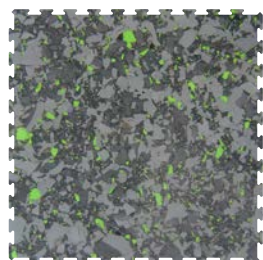

**PAVIGYM
LIMITED
EDITION 2**

R113.104