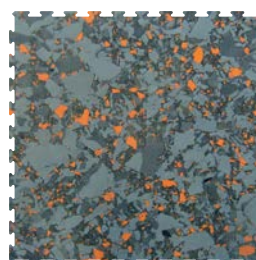

**PAVIGYM
LIMITED
EDITION 3**

R113.104