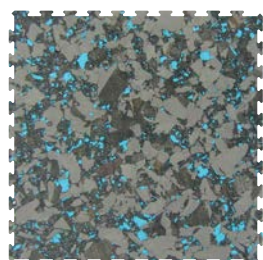

PAVIGYM EXTREME S&S

COLOUR CHART 2017

**PAVIGYM
PURE STONE**

R113.101

**PAVIGYM
ONYX BLACK**

R113.103

SPECIAL COLOURS

**PAVIGYM
LIMITED
EDITION 1**