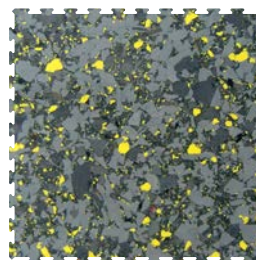

**PAVIGYM
LIMITED
EDITION 4**

R113.104

*The colour of the final product may differ slightly from the colours shown above.
Please contact for more availability information.